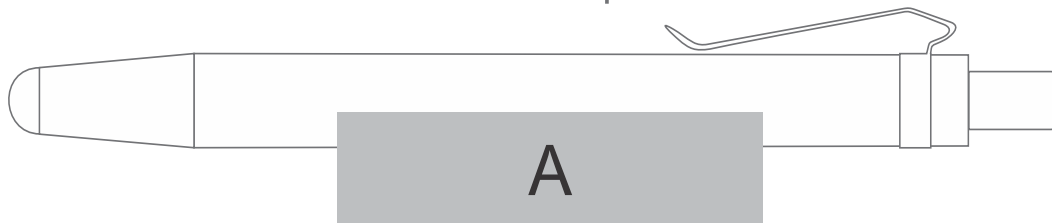

PEN-1340

Altitude Eco-Scribe Stylus Ball Pen

Also available in
**LOGO
24**
Check Logo24
guide and t's & c's

***** Wrap Print on quantities over 500 *****

Pad Wrap

Pad Print

Need to know:

Includes 1-Colour, 1-Position Pad Print (setup fee applies).

- Texture of the wood will affect the print

Branding Options:

Position	Branding Method (Branding Code)	No. of Colours	Dimension
A	Pad Printing (PA)	4 Colours	60mm wide x 7mm high
A	Pad Wrap (PW)	1 Colour	55mm wide x 14mm high